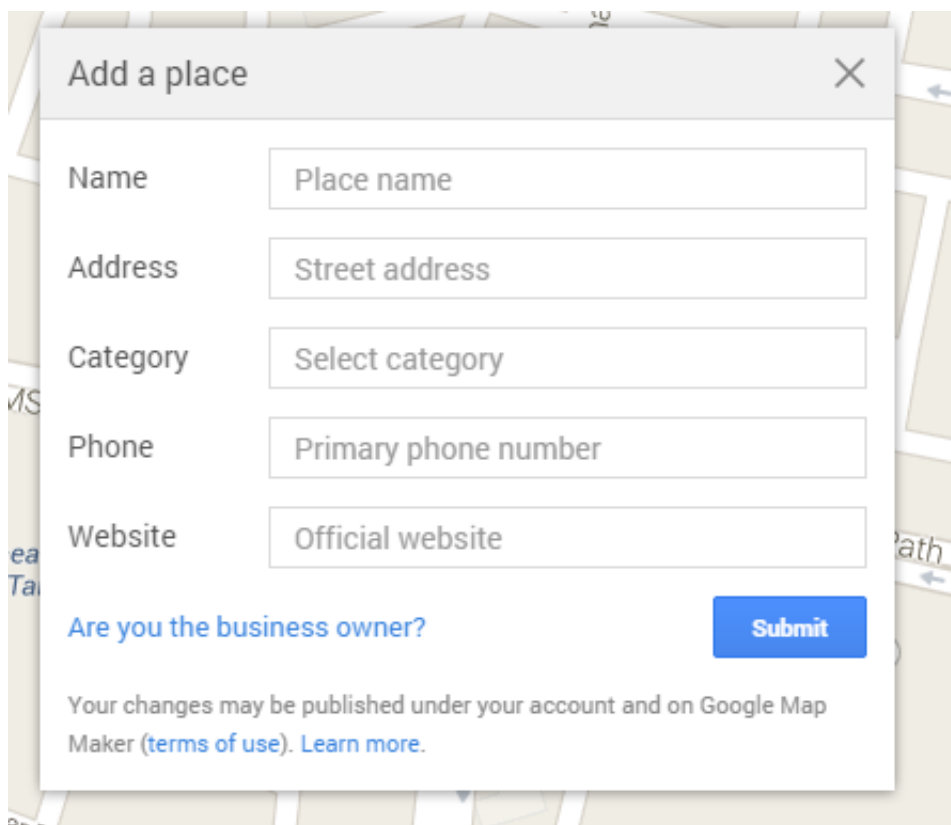

Can not find how to change my location in the map app. It is showing the wrong address continually. ... I would suggest you to try the steps provided in the article mentioned below except troubleshooter. ... There's currently no way to change the location that the Maps app shows for your current location, it is .... Apple Maps (or simply Maps) is a web mapping service developed by Apple Inc. It is the default ... Updated maps with new data are currently available in select locations in the United States from iOS 12 beta 2 and up. ... Some places were misspelled, were displayed with the wrong name, or were missing entirely. Examples ...

Incorrect road names; Wrong info about one-way and two-way roads; Incorrectly ... On desktop, Report a problem is located in the bottom-right of the image window. ... To tell us a location is missing from Google Maps, learn how to add a missing place. To edit info about a business or landmark, you can suggest an edit.

[Important Factors To Be Considered When Purchasing Windows And Doors](#)

Recommend TV content ... The parameters determine the level of accuracy for location requests. ... or slower than this rate to optimize for battery usage, or there may be no updates at all (if the device has no connectivity, for example). ... This approach is appropriate for mapping apps that display the location in real time. [Genk besiktas canl izle periscope](#)

[Driver Booster Pro 4.4.0.512](#)

[Portable+Crack With Licence Key 2017](#)

[Adobe Photoshop Lightroom CC 2019 8.0 Crack With Serial Key Free](#)

Frequently Asked Questions for OS Maps, our online map printing and route planning tool. ... touchscreen devices are inaccurate when doing route planning due to issues with the touch location detection. ... For Android and Apple phones and